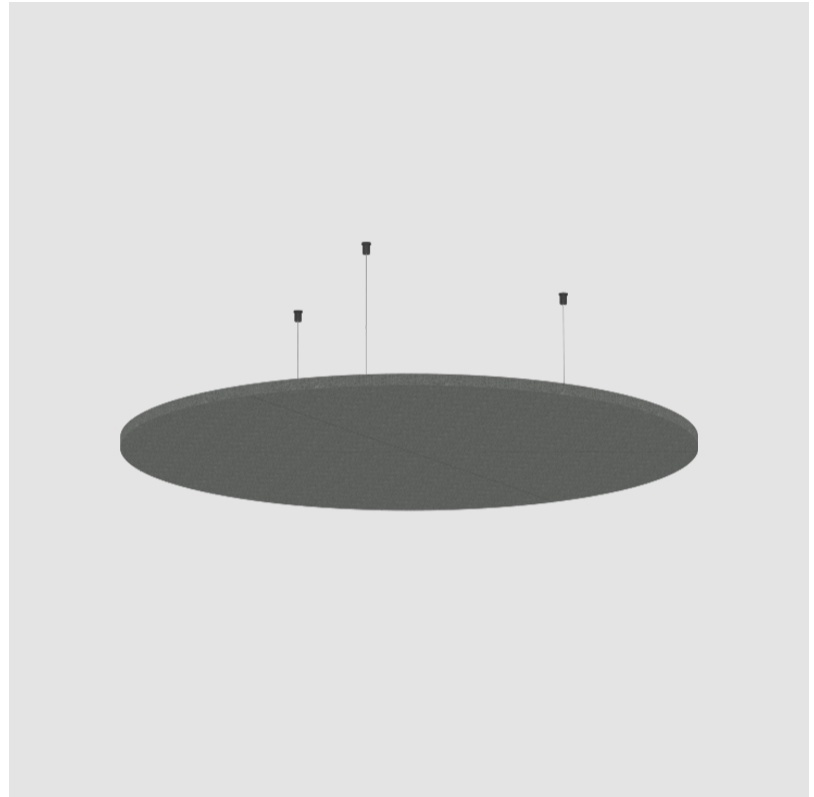

PROJECT _____
TYPE _____
SPECIFIER _____
QUANTITY _____
DATE _____

GLORIOUS ACOUSTIC PANEL SUSPENSION

A300703-

base number   Finishes (Diamond)   Finish Options   Cable Length

1. To build a product code in our configurator select the specify button on the base model # product page
2. To build a manual product code on this datasheet choose from the options listed below in blue font and add the suffix to the base model #

GENERAL

Series: Glorious Acoustic Panel
Brand: Prolicht
Division: Architectural
Mounting Type: Suspension
Mounting Location: Ceiling
Subcategory: Acoustic

PHYSICAL

Shape: Round
Diameter (mm): 1250
Diameter (in): 49 ³/₁₆
Height (mm): 24
Height (in): 15/16
Fixture Finish: [ANC / ASH / BNA / BTC / BZE / CEL / EGG / EVG / FOG / FOS / FST / FUA / IRI / IRO / KHA / LIC / LIM / MER / MSN / MUS / ONX / PEA / PLU / POL / PPY / RAY / ROY / RST / STE / SWD / TAN / TAU](#)
Holder Finish: [SSR / BKV / CWI / CRY / HAB / LAG / UFT / ITA / RUA / RUR / MIC / FTG / MYG / TWT / LOD / PUS / FRO / FUP / KIA / POP / BLS / SPG / MEY / GOH / GUM / CHC / COM / ABZ / JAG](#)
Fixture Material: Aluminum
Cable Details: [2000mm / 6000mm Transparent Cable](#)

ELECTRICAL

LED

OPTICAL

RATINGS AND CERTIFICATIONS

Certified By: CSA Certified to UL and CSA Standards
IP rating: IP20

Ø1246mm 49 ³/₁₆"