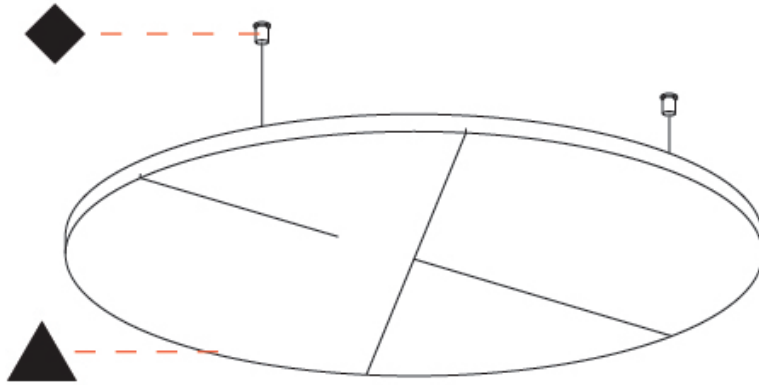

GLORIOUS ACOUSTIC PANEL SUSPENSION

A300701-

PROJECT

TYPE

SPECIFIER

QUANTITY

DATE